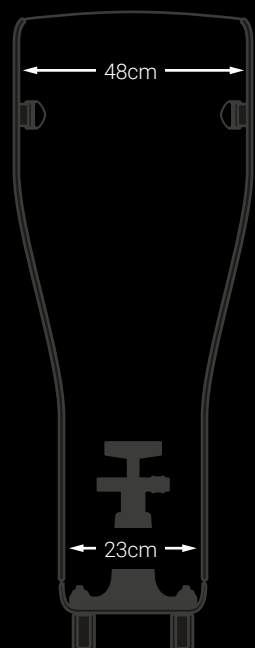

FEATURES

- Fits Road bikes and CX up to 62cm and handlebar width of up to 48cm
- Compatible with 12mm thru axle front & rear

INCLUDED ITEMS

- Frame Defender
- Storage Bag
- Gear Bag
- Extra padding
- Rear Derailleur Guard
- Width adapters
- Quick Release adapters
- Quick Release skewers
- TSA Lock
- Shoulder & front strap

Click here to download
the digital assets

FOLLOW US

AEROCOMFORT ROAD 3.0 TSA

DIMENSIONS CHART

EXTERNAL DIMENSIONS:

110cm x 103cm x 50cm (top), 25cm (bottom)
43.3in x 40.5in x 19.6in (top), 9.8in (bottom)

INTERNAL DIMENSIONS:

108cm x 93cm x 48cm (top), 23cm (bottom)
42.5in x 36.6in x 18.8in (top), 9in (bottom)

MEDIA CONTACT

Francesca Bonan
francesca@sciconbags.com

DOWNLOAD MEDIA

Click here to download
the digital assets

FOLLOW US