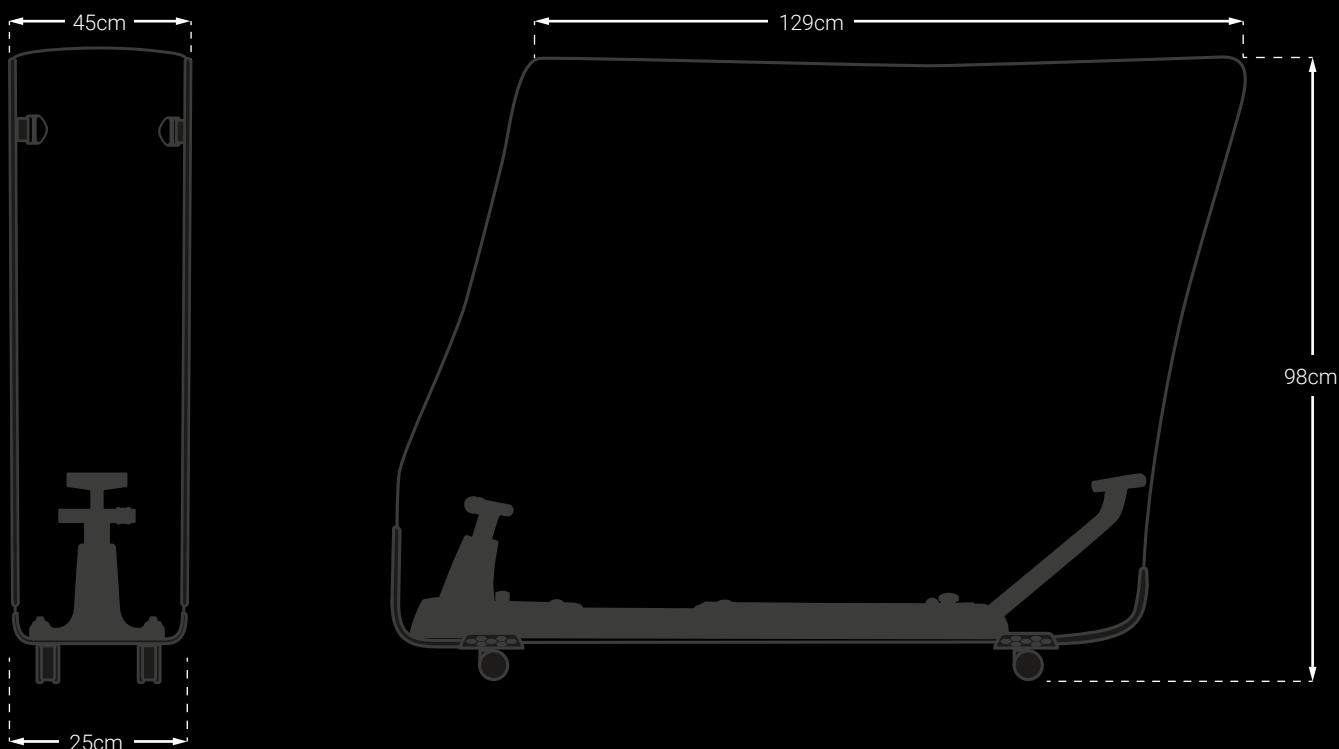

Click here to download the digital assets

FOLLOW US

AEROCOMFORT TRIATHLON 3.0 TSA

DIMENSIONS CHART

EXTERNAL DIMENSIONS:

129cm x 98cm x 45cm (top), 25cm (bottom)
50.7in x 38.5in x 17.7in (top), 9.8in (bottom)

MEDIA CONTACT

Francesca Bonan
francesca@sciconbags.com

DOWNLOAD MEDIA

Click here to download
the digital assets

FOLLOW US

AEROCOMFORT MTB 3.0 TSA

DIMENSIONS CHART

EXTERNAL DIMENSIONS:

118cm x 98cm x 25cm (top), 25cm (bottom)
46.4in x 38.5in x 9.8in (top), 9.8in (bottom)

INTERNAL DIMENSIONS:

116cm x 94cm x 23cm (top), 23cm (bottom)
45.6in x 37in x 9in (top), 9in (bottom)

MEDIA CONTACT

Francesca Bonan
francesca@sciconbags.com