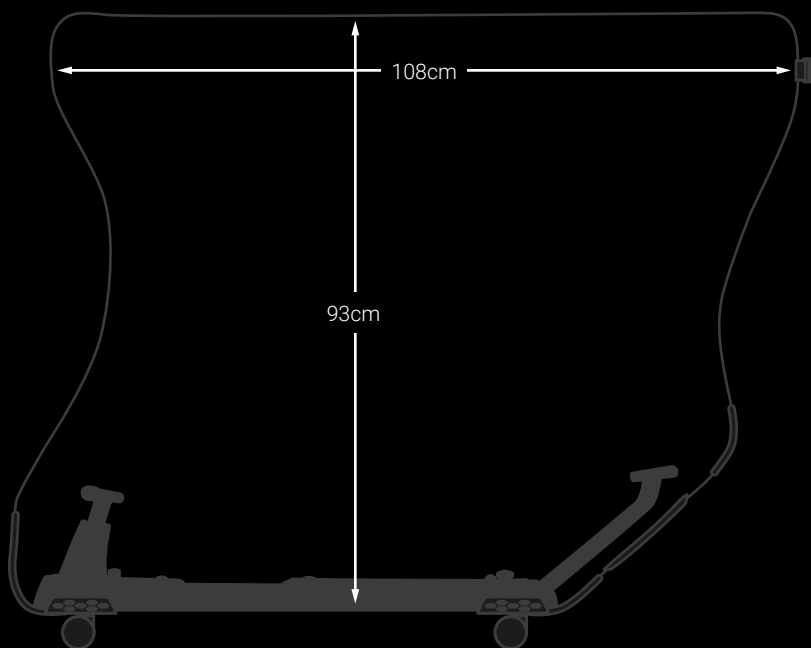

Click here to download
the digital assets

FOLLOW US

AEROCOMFORT ROAD 3.0 TSA

DIMENSIONS CHART

EXTERNAL DIMENSIONS:

110cm x 103cm x 50cm (top), 25cm (bottom)
43.3in x 40.5in x 19.6in (top), 9.8in (bottom)

INTERNAL DIMENSIONS:

108cm x 93cm x 48cm (top), 23cm (bottom)
42.5in x 36.6in x 18.8in (top), 9in (bottom)

MEDIA CONTACT

Francesca Bonan
francesca@sciconbags.com

DOWNLOAD MEDIA

Click here to download
the digital assets

FOLLOW US

Click here to download the digital assets

FOLLOW US

AEROCOMFORT TRIATHLON 3.0 TSA

DIMENSIONS CHART

EXTERNAL DIMENSIONS:

129cm x 98cm x 45cm (top), 25cm (bottom)
50.7in x 38.5in x 17.7in (top), 9.8in (bottom)