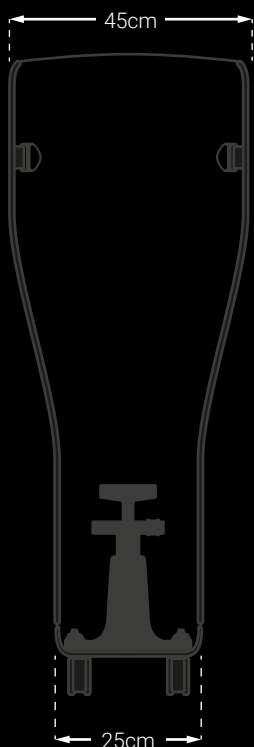

Click here to download
the digital assets

FOLLOW US

AEROCOMFORT ROAD 3.0 TSA

DIMENSIONS CHART

EXTERNAL DIMENSIONS:

110cm x 103cm x 50cm (top), 25cm (bottom)
43.3in x 40.5in x 19.6in (top), 9.8in (bottom)

INTERNAL DIMENSIONS:

108cm x 93cm x 48cm (top), 23cm (bottom)
42.5in x 36.6in x 18.8in (top), 9in (bottom)

MEDIA CONTACT

Francesca Bonan
francesca@sciconbags.com

DOWNLOAD MEDIA

Click here to download
the digital assets

FOLLOW US

Click here to download the digital assets

FOLLOW US

AEROCOMFORT TRIATHLON 3.0 TSA

DIMENSIONS CHART

EXTERNAL DIMENSIONS:

129cm x 98cm x 45cm (top), 25cm (bottom)
50.7in x 38.5in x 17.7in (top), 9.8in (bottom)

INTERNAL DIMENSIONS:

127cm x 90cm x 43cm (top), 23cm (bottom)
50in x 35.4in x 16.9in (top), 9in (bottom)

MEDIA CONTACT

Francesca Bonan
francesca@sciconbags.com

DOWNLOAD MEDIA

Click here to download
the digital assets