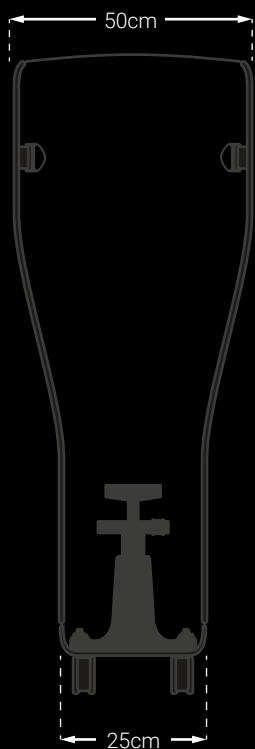

FEATURES

- Fits Road bikes and CX up to 62cm and handlebar width of up to 48cm
- Compatible with 12mm thru axle front & rear

INCLUDED ITEMS

- Frame Defender
- Storage Bag
- Gear Bag
- Extra padding
- Rear Derailleur Guard
- Width adapters
- Quick Release adapters
- Quick Release skewers
- TSA Lock
- Shoulder & front strap

Click here to download
the digital assets

FOLLOW US

AEROCOMFORT ROAD 3.0 TSA

DIMENSIONS CHART

EXTERNAL DIMENSIONS:

110cm x 103cm x 50cm (top), 25cm (bottom)
43.3in x 40.5in x 19.6in (top), 9.8in (bottom)

INTERNAL DIMENSIONS:

108cm x 93cm x 48cm (top), 23cm (bottom)
42.5in x 36.6in x 18.8in (top), 9in (bottom)

MEDIA CONTACT

Francesca Bonan
francesca@sciconbags.com

DOWNLOAD MEDIA

Click here to download
the digital assets

FOLLOW US

INTERNAL DIMENSIONS:

127cm x 90cm x 43cm (top), 23cm (bottom)
50in x 35.4in x 16.9in (top), 9in (bottom)

MEDIA CONTACT

Francesca Bonan
francesca@sciconbags.com

DOWNLOAD MEDIA

Click here to download
the digital assets