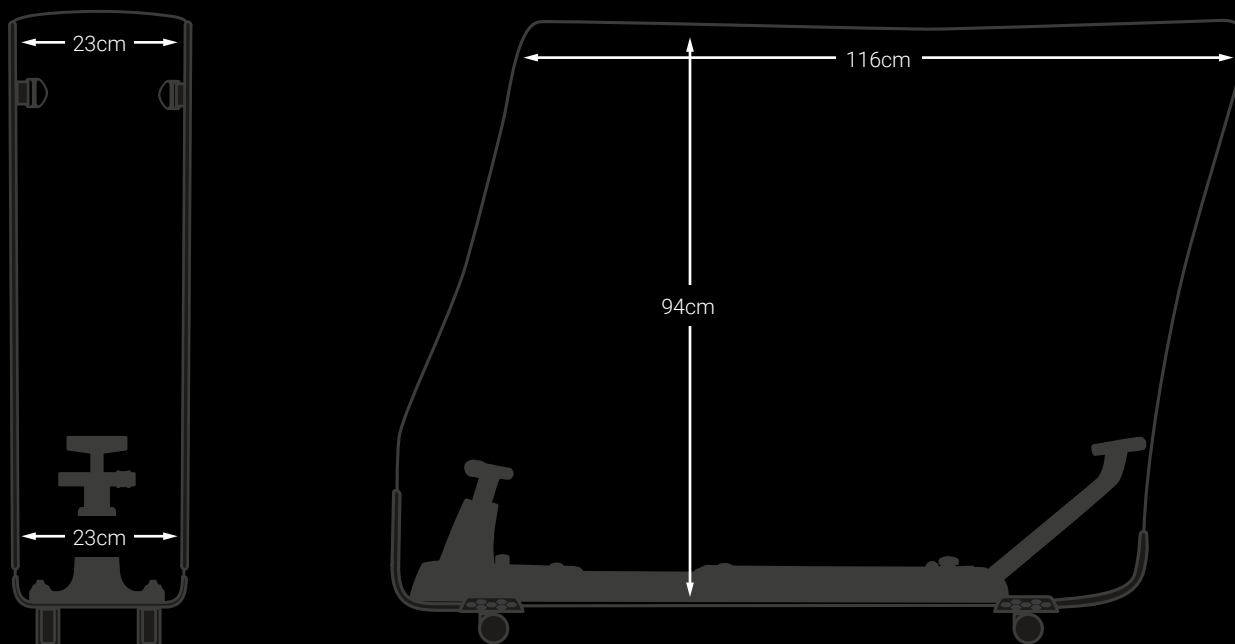

Click here to download the digital assets

FOLLOW US

AEROCOMFORT TRIATHLON 3.0 TSA

DIMENSIONS CHART

EXTERNAL DIMENSIONS:

129cm x 98cm x 45cm (top), 25cm (bottom)
50.7in x 38.5in x 17.7in (top), 9.8in (bottom)

WEIGHT

9 Kg / 19.8 lb

PRICING

€ 749 • \$ 899 • £ 699

[READ MORE](#)

*Scicon is not associated with Cycling Sports Group, Inc. in any manner, except for a mutual appreciation and love of good bikes. All pictures and references to CSG brands and models are for fit, compatibility reference only, and do not imply any association with CSG. "CANNONDALE" and "LEFTY" are registered trademarks of CSG and used with permission.

MEDIA CONTACT

Francesca Bonan
francesca@sciconbags.com

DOWNLOAD MEDIA

Click here to download
the digital assets

FOLLOW US

AEROCOMFORT MTB 3.0 TSA

DIMENSIONS CHART

EXTERNAL DIMENSIONS:

118cm x 98cm x 25cm (top), 25cm (bottom)
46.4in x 38.5in x 9.8in (top), 9.8in (bottom)

INTERNAL DIMENSIONS:

116cm x 94cm x 23cm (top), 23cm (bottom)
45.6in x 37in x 9in (top), 9in (bottom)

MEDIA CONTACT

Francesca Bonan
francesca@sciconbags.com