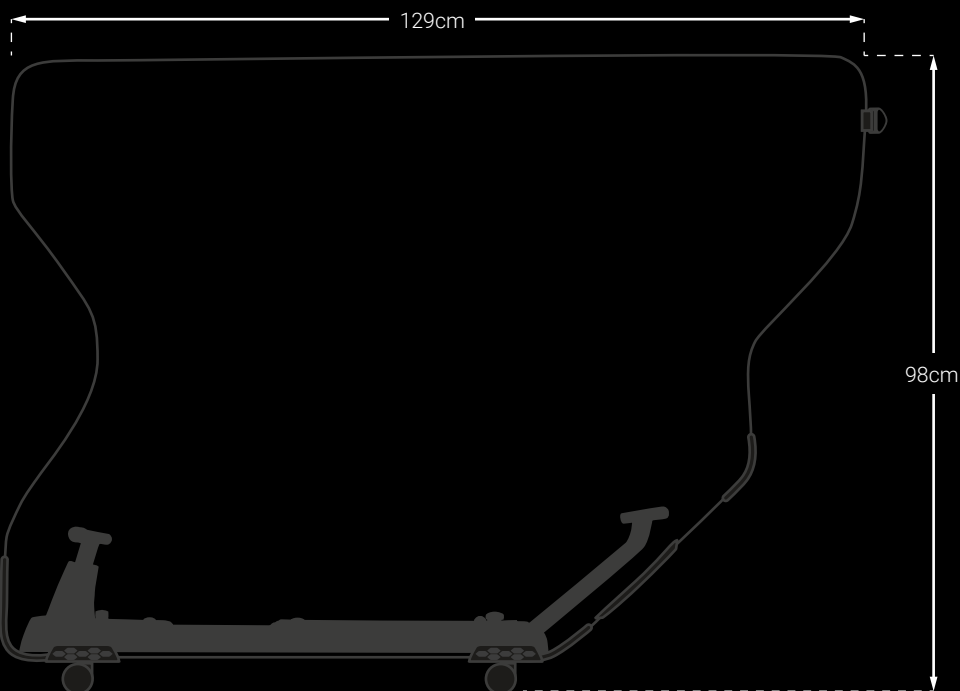

Click here to download the digital assets

FOLLOW US

AEROCOMFORT TRIATHLON 3.0 TSA

DIMENSIONS CHART

EXTERNAL DIMENSIONS:

129cm x 98cm x 45cm (top), 25cm (bottom)
50.7in x 38.5in x 17.7in (top), 9.8in (bottom)

INTERNAL DIMENSIONS:

127cm x 90cm x 43cm (top), 23cm (bottom)
50in x 35.4in x 16.9in (top), 9in (bottom)

MEDIA CONTACT

Francesca Bonan
francesca@sciconbags.com

DOWNLOAD MEDIA

Click here to download
the digital assets