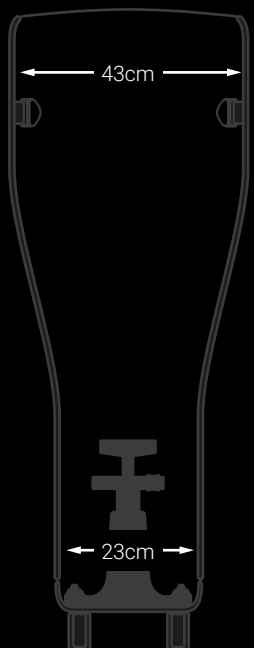

108cm x 93cm x 48cm (top), 23cm (bottom)
42.5in x 36.6in x 18.8in (top), 9in (bottom)

MEDIA CONTACT

Francesca Bonan
francesca@sciconbags.com

DOWNLOAD MEDIA

Click here to download
the digital assets

FOLLOW US

Click here to download the digital assets

FOLLOW US

AEROCOMFORT TRIATHLON 3.0 TSA

DIMENSIONS CHART

EXTERNAL DIMENSIONS:

129cm x 98cm x 45cm (top), 25cm (bottom)
50.7in x 38.5in x 17.7in (top), 9.8in (bottom)

INTERNAL DIMENSIONS:

127cm x 90cm x 43cm (top), 23cm (bottom)
50in x 35.4in x 16.9in (top), 9in (bottom)

MEDIA CONTACT

Francesca Bonan
francesca@sciconbags.com

DOWNLOAD MEDIA

Click here to download
the digital assets