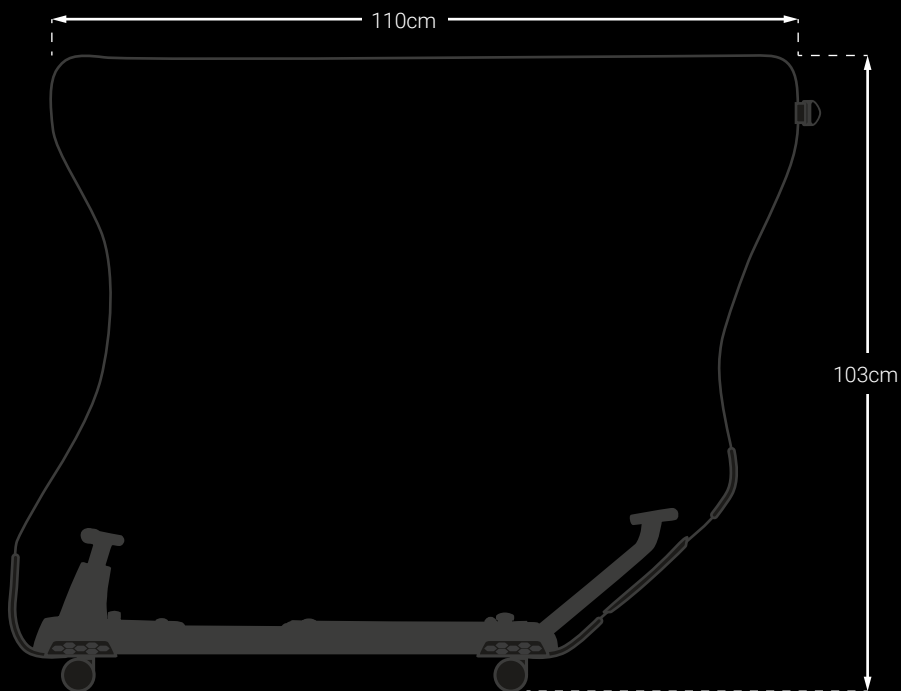

Click here to download
the digital assets

FOLLOW US

AEROCOMFORT ROAD 3.0 TSA

DIMENSIONS CHART

EXTERNAL DIMENSIONS:

110cm x 103cm x 50cm (top), 25cm (bottom)
43.3in x 40.5in x 19.6in (top), 9.8in (bottom)

INTERNAL DIMENSIONS:

108cm x 93cm x 48cm (top), 23cm (bottom)
42.5in x 36.6in x 18.8in (top), 9in (bottom)

MEDIA CONTACT

Francesca Bonan
francesca@sciconbags.com

DOWNLOAD MEDIA

Click here to download
the digital assets

FOLLOW US