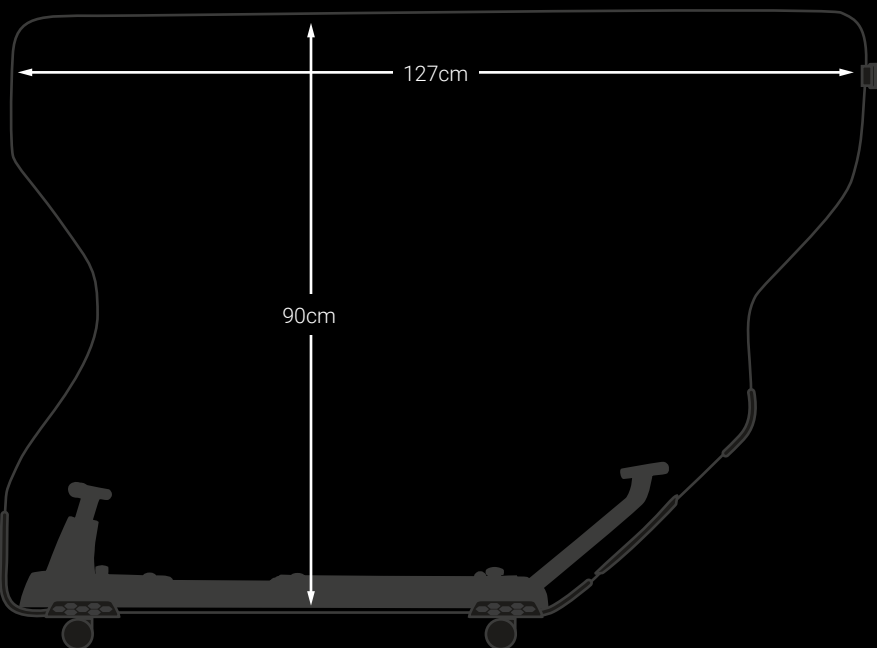

Click here to download the digital assets

FOLLOW US

AEROCOMFORT TRIATHLON 3.0 TSA

DIMENSIONS CHART

EXTERNAL DIMENSIONS:

129cm x 98cm x 45cm (top), 25cm (bottom)
50.7in x 38.5in x 17.7in (top), 9.8in (bottom)

INTERNAL DIMENSIONS:

127cm x 90cm x 43cm (top), 23cm (bottom)
50in x 35.4in x 16.9in (top), 9in (bottom)

MEDIA CONTACT

Francesca Bonan
francesca@sciconbags.com

DOWNLOAD MEDIA

Click here to download
the digital assets